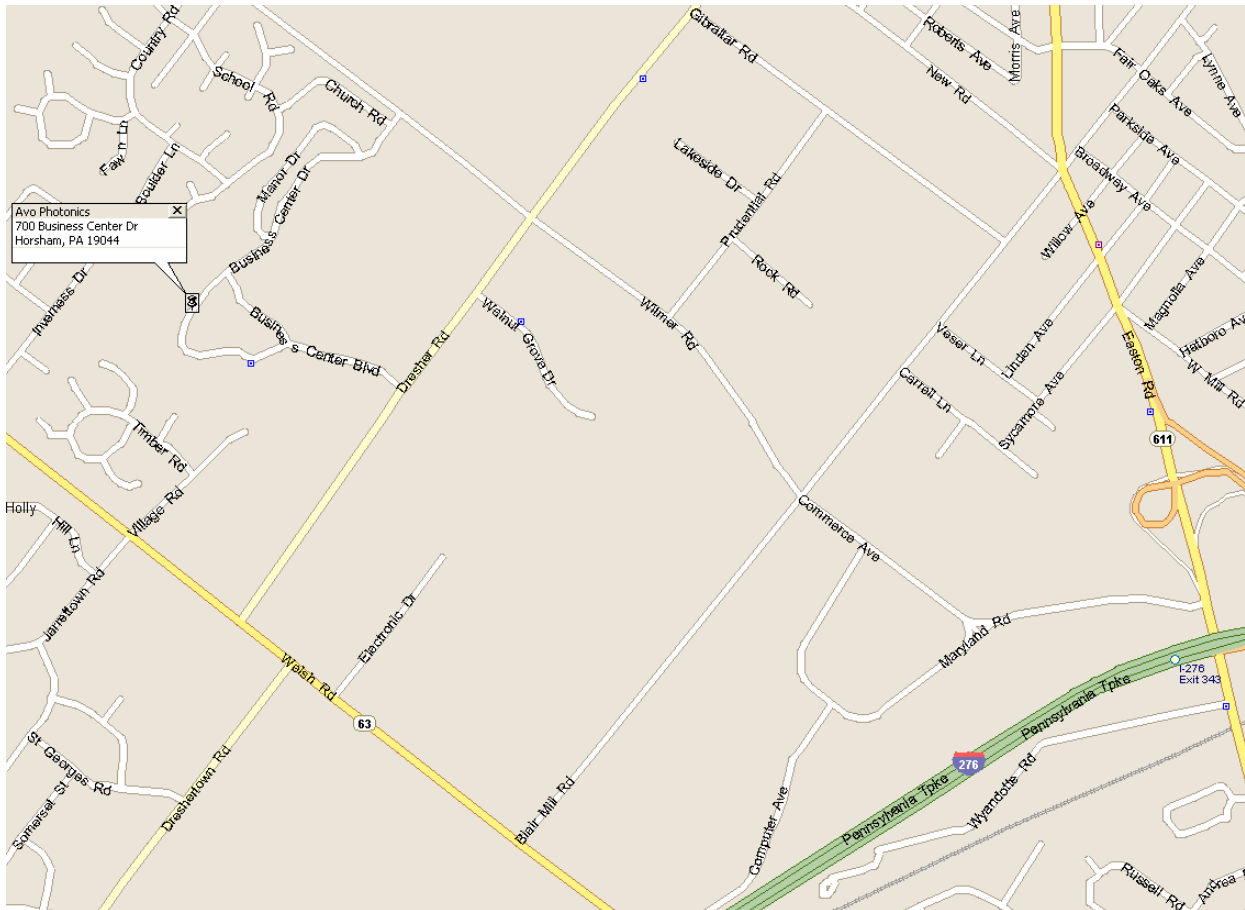

Directions to Avo Photonics

1. From PA Turnpike, take Exit #343 (Route 611) North.
2. After 1/3 mile, make left onto Blair Mill Road.
3. Take 2nd Right onto Witmer Road.
4. Take 1st Left onto Dresher Road.
5. Make Right onto Business Center Drive (Horsham Business Center)
6. Stay Left at intersection after Candlewood Suites Hotel.
7. Continue to stay Left. Around arc until Building 700.
8. Avo Photonics is located in corner/center of Building 700.